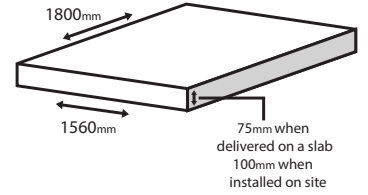

Slab Size

External dimensions of oven

Length (front to back)	1800mm
Width (left to right)	1560mm
Oven height (excluding flue)	590mm
Weight (preassembled)	1900kg
Weight (DIY)	900kg

Internal dimensions of oven

Length (front to back)	1720mm
Width (left to right)	1400mm

Flue details

Flue height	1000mm
Flue diameter	152mm

Preassembled oven

20ft container load	6 units
40HQ container load	12 units

DIY kit

20ft container load	12 units
40HQ container load	28 units

Preassembled oven

(L) 2020mm x (W) 1850mm x (H) 1000mm