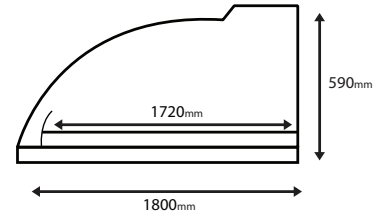

## Internal dimensions of oven

Length (front to back)	1720mm
Width (left to right)	1400mm

## Flue details

Flue height	1000mm
Flue diameter	152mm

Delivery Quantity

## Preassembled oven

(L) 2020mm x (W) 1850mm x (H) 1000mm

## DIY kit

(L) 1570mm x (W) 1120mm x (H) 1250mm

Oven Diagram (Front)

Width	1560mm
Height	590mm
Arch width	840mm
Arch height	345mm

Oven Diagram (Side)

Length	1800mm
Height	590mm
Internal length	1720mm

AD140

Permanent Range