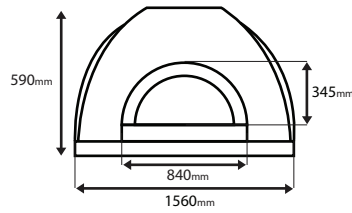

## Internal dimensions of oven

Length (front to back)	1720mm
Width (left to right)	1400mm

## Flue details

Flue height	1000mm
Flue diameter	152mm

Delivery Quantity

## DIY kit

20ft container load	12 units
40HQ container load	28 units

Box Dimensions

## DIY kit

(L) 1570mm x (W) 1120mm x (H) 1250mm

Oven Diagram (Front)

Width	1560mm
Height	590mm
Arch width	840mm
Arch height	345mm

Oven Diagram (Side)

Length	1800mm
Height	590mm
Internal length	1720mm

AD140

Permanent Range