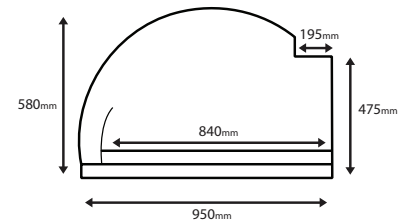

Oven Dimensions

Delivery Quantity

Box Dimensions

External dimensions of oven

Length (front to back)	950mm
Width (left to right)	930mm
Oven height (excluding flue)	580mm
Weight	290kg

Internal dimensions of oven

Length (front to back)	840mm
Width (left to right)	710mm

Flue details

Flue height	600mm
Flue diameter	275mm

Preassembled oven

20ft container load	20 units
40HQ container load	60 units

Preassembled oven

(L) 1160mm x (W) 1120mm x (H) 835mm

Oven Diagram (Front)

Width	930mm
Height	580mm
Arch Width	410mm
Arch height	230mm
Flue base width	320mm

Oven Diagram (Side)

Length	950mm
Height	580mm
Internal length	840mm
Flue base width	195mm
Front height	475mm

Length	1200mm
Width	770mm
Height	855mm
Top width	480mm

Tray
850mm diameter

Note: to use this stand, please specify when ordering.