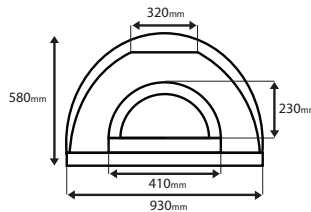

Oven Dimensions

Delivery Quantity

Box Dimensions

External dimensions of oven

Length (front to back)	950mm
Width (left to right)	930mm
Oven height (excluding flue)	580mm
Weight	290kg

Internal dimensions of oven

Length (front to back)	840mm
Width (left to right)	710mm

Flue details

Flue height	600mm
Flue diameter	275mm

Preassembled oven

20ft container load	20 units
40HQ container load	60 units

Preassembled oven

(L) 1160mm x (W) 1120mm x (H) 835mm

Oven Diagram (Front)

Width	930mm
Height	580mm
Arch Width	410mm
Arch height	230mm
Flue base width	320mm

Oven Diagram (Side)

Length	950mm
Height	580mm
Internal length	840mm
Flue base width	195mm
Front height	475mm

Length	1200mm
Width	770mm
Height	855mm
Top width	480mm

Tray
850mm diameter

Note: to use this stand, please specify when ordering.