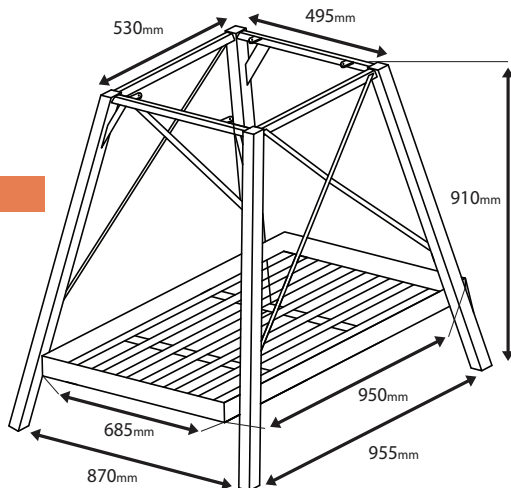

Oven Dimensions

Delivery Quantity

Box Dimensions

External dimensions of oven

Length (front to back)	950mm
Width (left to right)	930mm
Oven height (excluding flue)	580mm
Weight	290kg

Internal dimensions of oven

Length (front to back)	840mm
Width (left to right)	710mm

Flue details

Flue height	600mm
Flue diameter	275mm

Preassembled oven

20ft container load	20 units
40HQ container load	60 units

Preassembled oven

(L) 1160mm x (W) 1120mm x (H) 835mm

Oven Diagram (Front)

Width	930mm
Height	580mm
Arch Width	410mm
Arch height	230mm
Flue base width	320mm

Oven Diagram (Side)

Length	950mm
Height	580mm
Internal length	840mm
Flue base width	195mm
Front height	475mm

Length	1200mm
Width	770mm
Height	855mm
Top width	480mm

Tray
850mm diameter

Note: to use this stand, please specify when ordering.