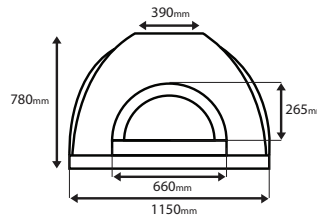

Internal dimensions of oven

Length (front to back)	1150mm
Width (left to right)	915mm

Flue details

Flue height	1000mm
Flue diameter	275mm

Preassembled oven

20ft container load	16 units
40HQ container load	32 units

DIY kit

20ft container load	20 units
40HQ container load	40 units

Preassembled oven

(L) 1450mm x (W) 1150mm x (H) 895mm

DIY kit

(L) 1110mm x (W) 1170mm x (H) 1025mm

Oven Diagram (Front)

Width	1150mm
Height	780mm
Arch width	660mm
Arch height	265mm
Flue base width	390mm

Oven Diagram (Side)

Length	1320mm
Height	780mm
Internal length	1150mm
Flue base width	315mm
Rear height	710mm

Suggested base sizes (plain base)

Length (including prep area)	1570mm
Front prep area	250mm
Width (suggested minimum)	1350mm
Width (with side prep area)	1650mm

Wood box (suggested)
600mm x 60mm x 800mm deep
Height (bench height)
905mm to 950mm

Plain Base

Suggested base sizes (corner base)

Sides (absolute minimum)	1650mm
Sides (good)	1700mm
Sides (recommended)	1750mm
Width of wall	950mm
Front prep area (widest point)	250mm