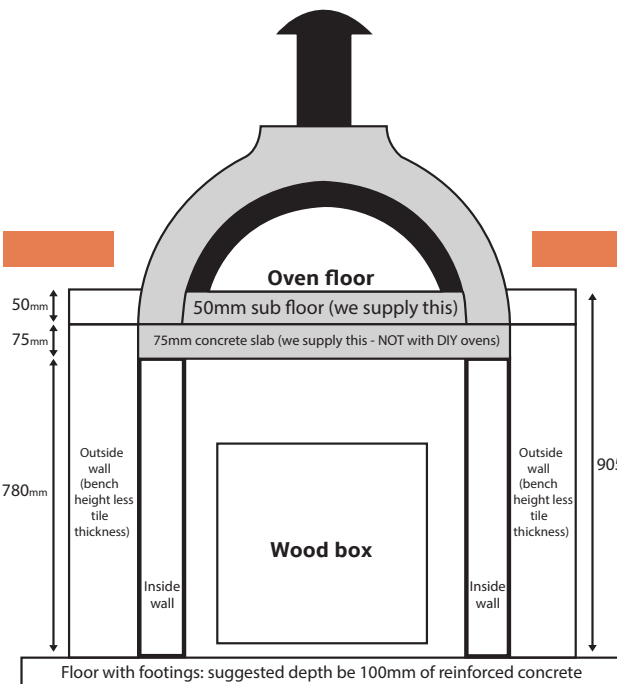

Suggested base sizes (plain base)

Length (including prep area)	1570mm
Front prep area	250mm
Width (suggested minimum)	1350mm
Width (with side prep area)	1650mm

Wood box (suggested)
600mm x 60mm x 800mm deep
Height (bench height)
905mm to 950mm