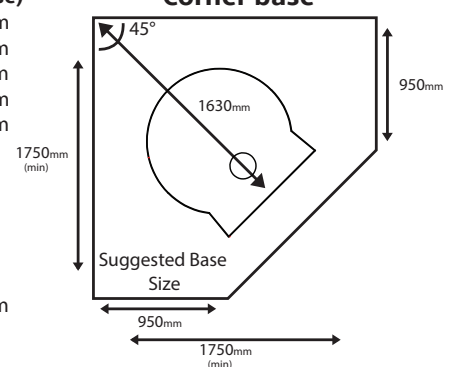

Corner base

Oven sub floor	50mm
Slab	75mm
Sub floor and slab	125mm
Bench height	905mm +/-
Supporting wall for oven	780mm +/-
Oven floor height on supporting wall	905mm +/-

Note: Exterior wall height to suit tile and granite thickness to match oven floor height.