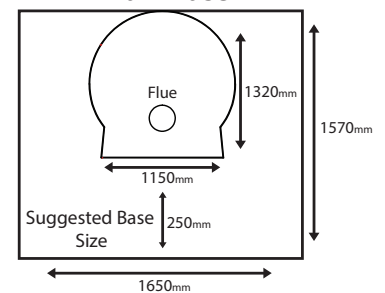

Internal dimensions of oven

Length (front to back)	1150mm
Width (left to right)	915mm

Flue details

Flue height	1000mm
Flue diameter	275mm

Preassembled oven

20ft container load	16 units
40HQ container load	32 units

DIY kit

20ft container load	20 units
40HQ container load	40 units

Preassembled oven

(L) 1450mm x (W) 1150mm x (H) 895mm

DIY kit

(L) 1110mm x (W) 1170mm x (H) 1025mm

Oven Diagram (Front)

Width	1150mm
Height	780mm
Arch width	660mm
Arch height	265mm
Flue base width	390mm

Oven Diagram (Side)

Length	1320mm
Height	780mm
Internal length	1150mm
Flue base width	315mm
Rear height	710mm

Suggested base sizes (plain base)

Length (including prep area)	1570mm
Front prep area	250mm
Width (suggested minimum)	1350mm
Width (with side prep area)	1650mm

Wood box (suggested)
600mm x 60mm x 800mm deep
Height (bench height)
905mm to 950mm

Plain Base

Suggested base sizes (corner base)

Sides (absolute minimum)	1650mm
Sides (good)	1700mm
Sides (recommended)	1750mm
Width of wall	950mm
Front prep area (widest point)	250mm