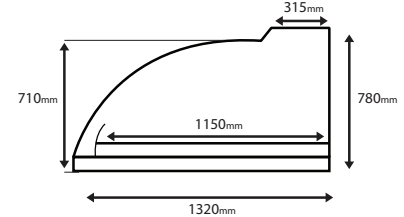

Oven Diagram (Side)

Length	1320mm
Height	780mm
Internal length	1150mm
Flue base width	315mm
Rear height	710mm