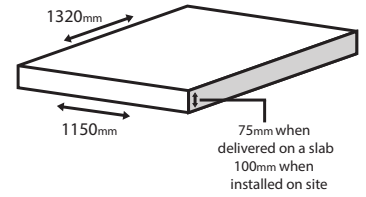

Preassembled only

Slab Size

Oven Dimensions

Delivery Quantity

Box Dimensions

External dimensions of oven

Length (front to back)	1320mm
Width (left to right)	1150mm
Oven height (excluding flue)	780mm
Weight (preassembled)	830kg
Weight (DIY)	420kg

Internal dimensions of oven

Length (front to back)	1150mm
Width (left to right)	915mm

Flue details

Flue height	1000mm
Flue diameter	275mm

Preassembled oven

20ft container load	16 units
40HQ container load	32 units

Oven Diagram (Side)

Length	1320mm
Height	780mm
Internal length	1150mm
Flue base width	315mm
Rear height	710mm

Suggested base sizes (plain base)

Length (including prep area)	1570mm
Front prep area	250mm
Width (suggested minimum)	1350mm
Width (with side prep area)	1650mm

Wood box (suggested)
600mm x 60mm x 800mm deep
Height (bench height)
905mm to 950mm

Plain Base

Suggested base sizes (corner base)

Sides (absolute minimum)	1650mm
Sides (good)	1700mm
Sides (recommended)	1750mm
Width of wall	950mm
Front prep area (widest point)	250mm